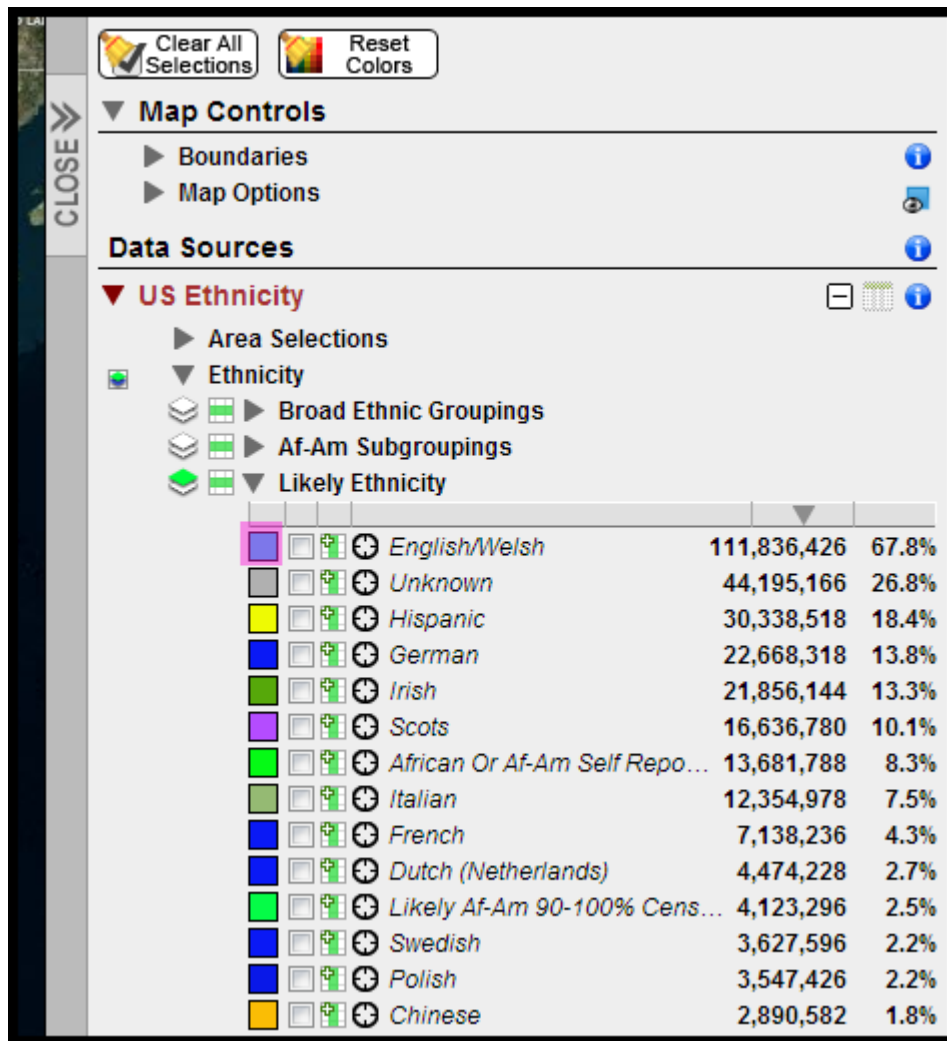

United States Ethnicity – Colors

Assigning Colors

You can change the color of Boundary Lines, and Data Attributes. Changing the color of a Data Attribute will influence Dots/Markers, Choropleth, and Graphs that utilize those features.

1. Find a Data Attribute or Boundary Layer you wish to change colors.
2. To the left of a particular attribute you will see a square box consisting of a color.

- Click on the box and a window containing a color pallet and scale, RGB and HSB value inputs, and a #hexadecimal box will appear.

- You can use the color pallet and scale, enter RGB/HSB values, or input a hexadecimal value to pick a new color.

5. In the color window, the left color box will display the color you currently have chosen, where as the box contains the original color that is being displayed. As you change the color you will notice the attribute color box will change to match your new color.
6. Once you have selected the color you wish to display the attribute or boundary click on the small [x] at the top right of the pop out window to set the color. The map will then redraw to reflect the changes you made.

7. You can use the “Reset Colors” to change the Data Attribute colors back to their original value. This will not reset any of the Boundary colors.

FILE

CLOSE

Clear All Selections

Reset Colors

▼ Map Controls