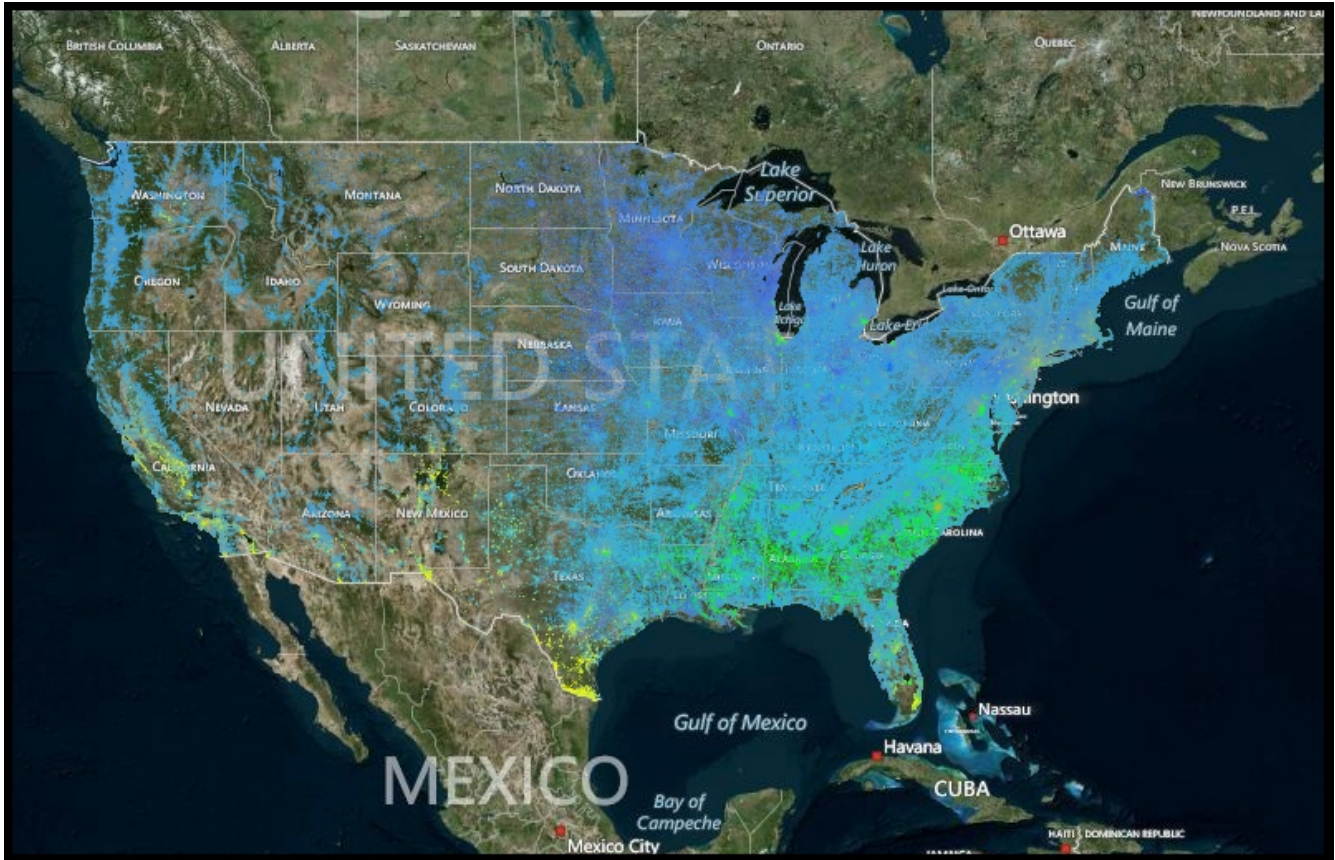

United States Ethnicity – Colors

Assigning Colors

You can change the color of Boundary Lines, and Data Attributes. Changing the color of a Data Attribute will influence Dots/Markers, Choropleth, and Graphs that utilize those features.

1. Find a Data Attribute or Boundary Layer you wish to change colors.
2. To the left of a particular attribute you will see a square box consisting of a color.

- Click on the box and a window containing a color pallet and scale, RGB and HSB value inputs, and a #hexadecimal box will appear.

- You can use the color pallet and scale, enter RGB/HSB values, or input a hexadecimal value to pick a new color.

5. In the color window, the left color box will display the color you currently have chosen, where as the box contains the original color that is being displayed. As you change the color you will notice the attribute color box will change to match your new color.
6. Once you have selected the color you wish to display the attribute or boundary click on the small [x] at the top right of the pop out window to set the color. The map will then redraw to reflect the changes you made.

7. You can use the “Reset Colors” to change the Data Attribute colors back to their original value. This will not reset any of the Boundary colors.

FILE

CLOSE

Clear All Selections

Reset Colors

▼ Map Controls