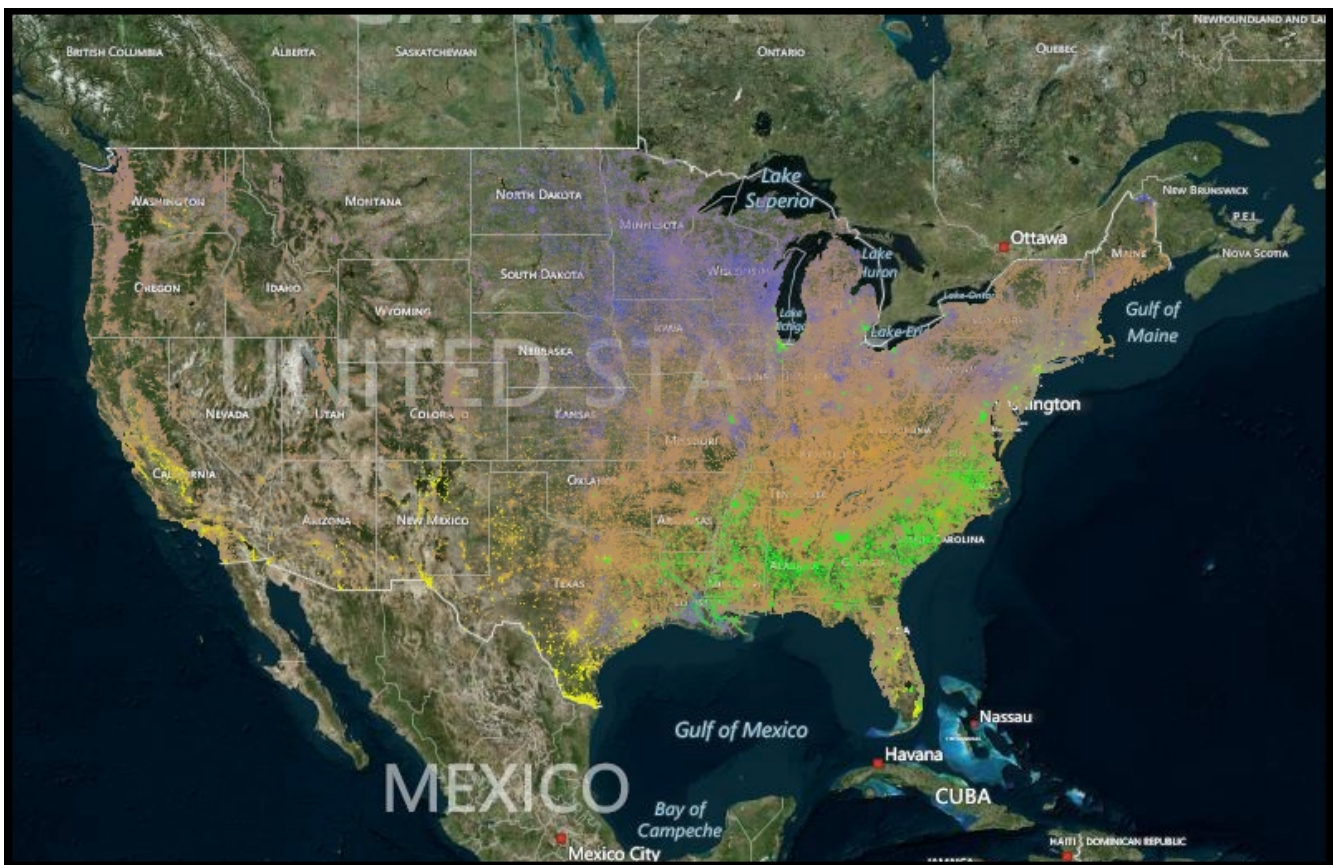

United States Ethnicity – Colors

Assigning Colors

You can change the color of Boundary Lines, and Data Attributes. Changing the color of a Data Attribute will influence Dots/Markers, Choropleth, and Graphs that utilize those features.

1. Find a Data Attribute or Boundary Layer you wish to change colors.
2. To the left of a particular attribute you will see a square box consisting of a color.

- Click on the box and a window containing a color pallet and scale, RGB and HSB value inputs, and a #hexadecimal box will appear.

- You can use the color pallet and scale, enter RGB/HSB values, or input a hexadecimal value to pick a new color.

5. In the color window, the left color box will display the color you currently have chosen, where as the box contains the original color that is being displayed. As you change the color you will notice the attribute color box will change to match your new color.
6. Once you have selected the color you wish to display the attribute or boundary click on the small [x] at the top right of the pop out window to set the color. The map will then redraw to reflect the changes you made.

7. You can use the “Reset Colors” to change the Data Attribute colors back to their original value. This will not reset any of the Boundary colors.

FILE

CLOSE

Clear All Selections

Reset Colors

▼ Map Controls